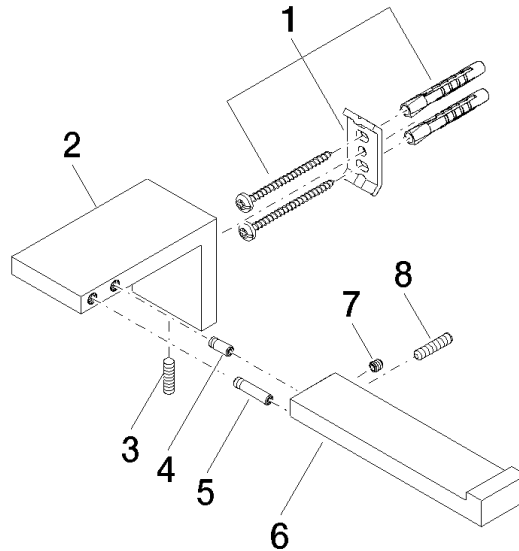

83 500 980

- width 175mm
- height 60 mm
- 90mm projection

	Chrome	83 500 980-00
	Brushed Platinum	83 500 980-06
	Platinum	83 500 980-08
	Brushed Durabronze (23kt Gold)	83 500 980-28
	Matte Black	83 500 980-33
	Brushed Dark Platinum	83 500 980-99

83 500 980

mm [inches]

83 500 980

Parts for other finishes can be found here: **Brushed**
Platinum

Spare parts list

No.	Item Number	Name	Quantity used	Delivery time
1	05 17 20 736 00 90	fixing set	1	2
2	08 17 98 500-00	holder	1	10
3	04 31 11 113 00 90	pin	1	2
4	09 31 11 204 90	pin	1	2
5	09 31 11 203 90	pin	1	2
6	08 17 98 554-00	holder	1	10
7	90 31 11 030 00 90	pin	1	2
8	09 31 11 059 90	pin	1	2