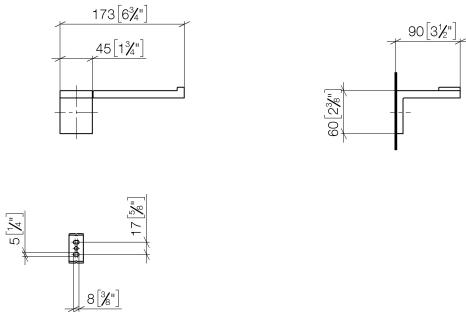

83 500 980

- width 175mm
- height 60 mm
- 90mm projection

	Chrome	83 500 980-00
	Brushed Platinum	83 500 980-06
	Platinum	83 500 980-08
	Brushed Durabronze (23kt Gold)	83 500 980-28
	Matte Black	83 500 980-33
	Brushed Dark Platinum	83 500 980-99

83 500 980

mm [inches]

83 500 980

Parts for other finishes can be found here: **Brushed**
Platinum

Spare parts list

No.	Item Number	Name	Quantity used	Delivery time
1	05 17 20 736 00 90	fixing set	1	2
2	08 17 98 500-00	holder	1	10
3	04 31 11 113 00 90	pin	1	2
4	09 31 11 204 90	pin	1	2
5	09 31 11 203 90	pin	1	2
6	08 17 98 554-00	holder	1	10
7	90 31 11 030 00 90	pin	1	2
8	09 31 11 059 90	pin	1	2